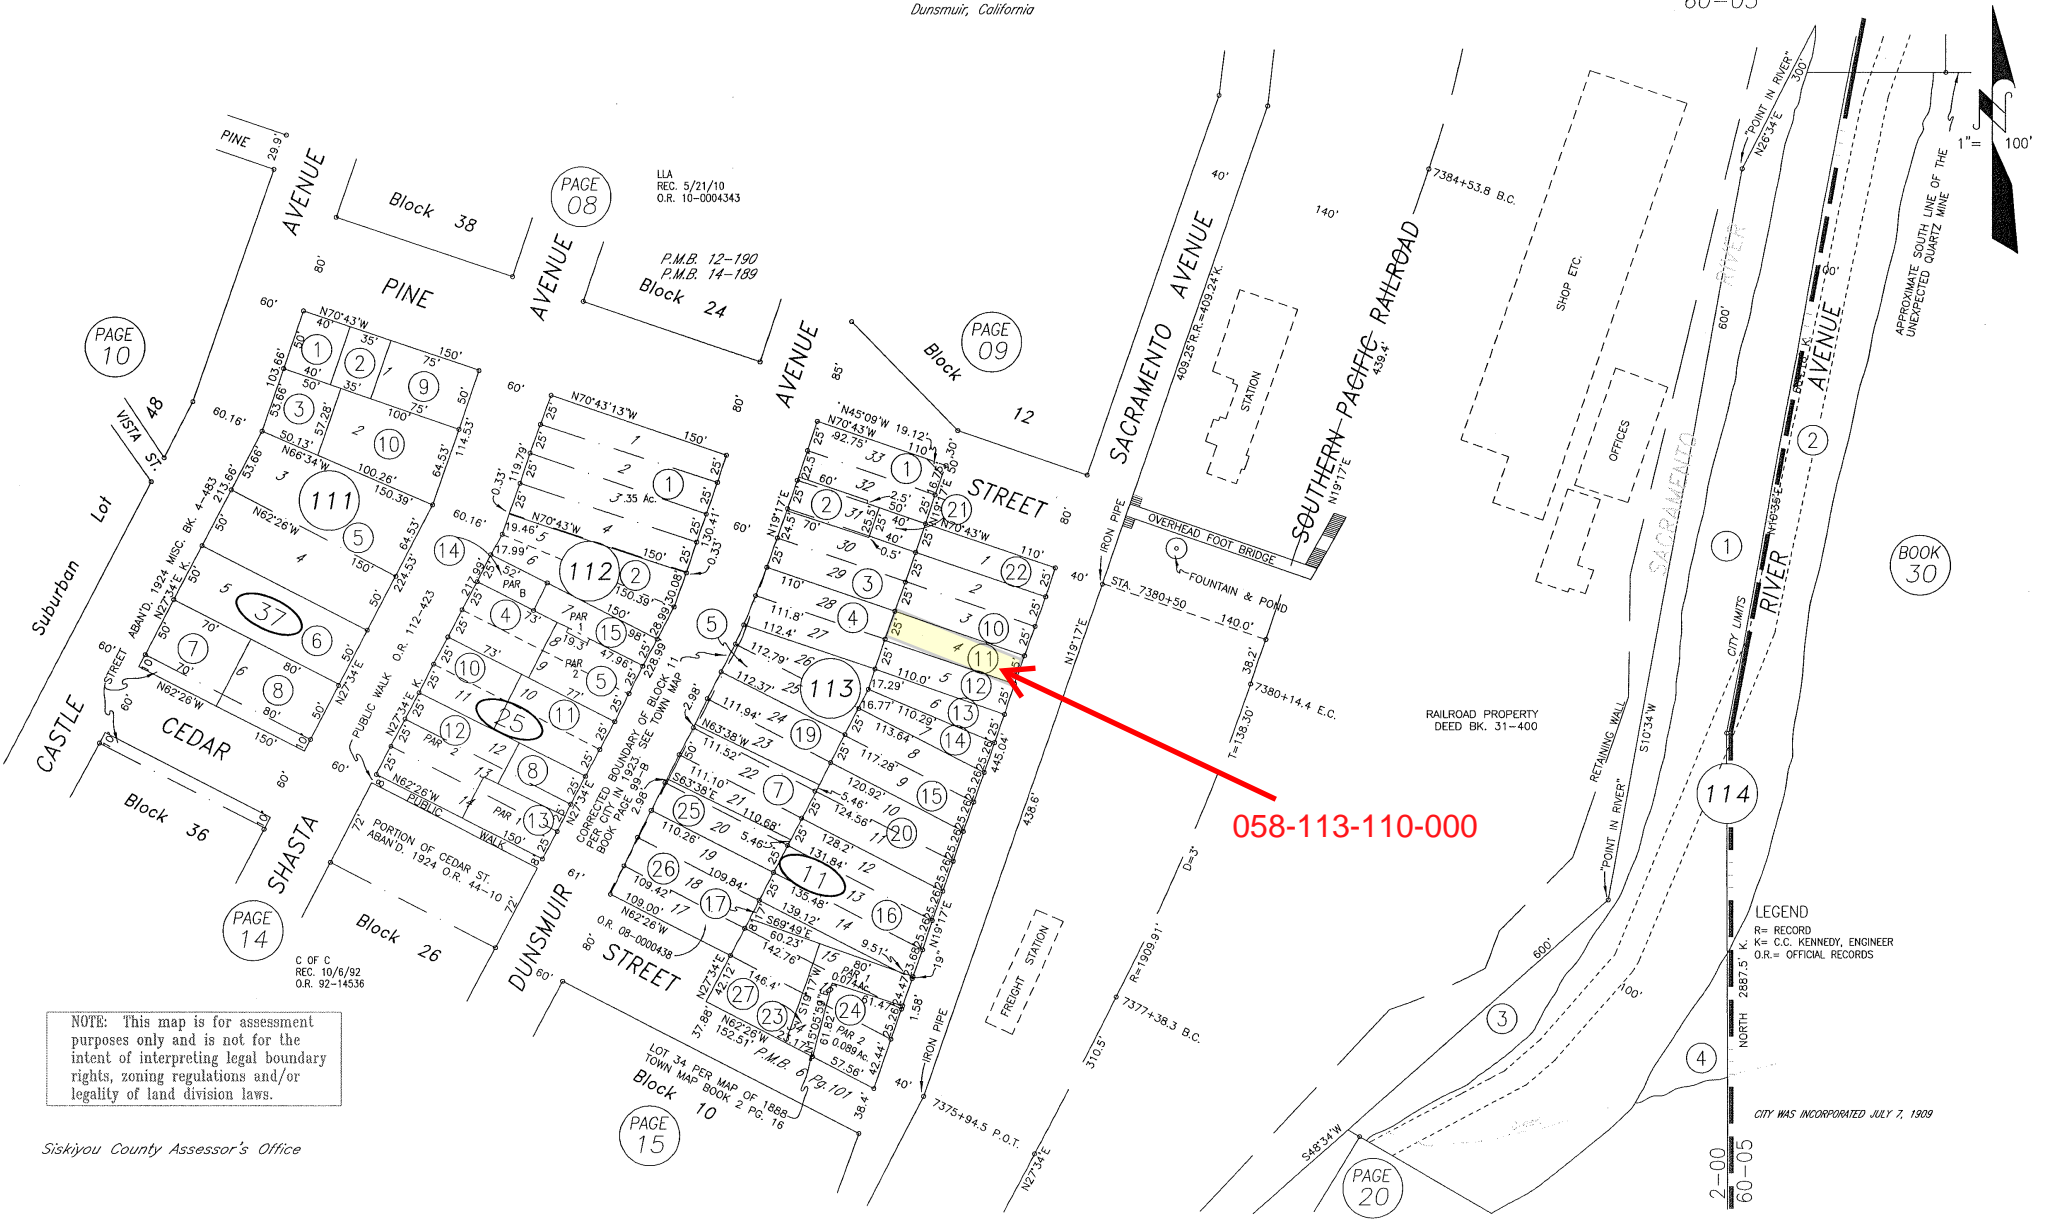

# BLOCKS 11,25,37 & VICINITY

Dunsmuir, California

Tax Area Code

2-00  
60-05

58-11

058-113-110-000

NOTE: This map is for assessment purposes only and is not for the intent of interpreting legal boundary rights, zoning regulations and/or legality of land division laws.

Siskiyou County Assessor's Office

LEGEND  
 R= RECORD  
 K= C.C. KENNEDY, ENGINEER  
 O.R.= OFFICIAL RECORDS

CITY WAS INCORPORATED JULY 7, 1909