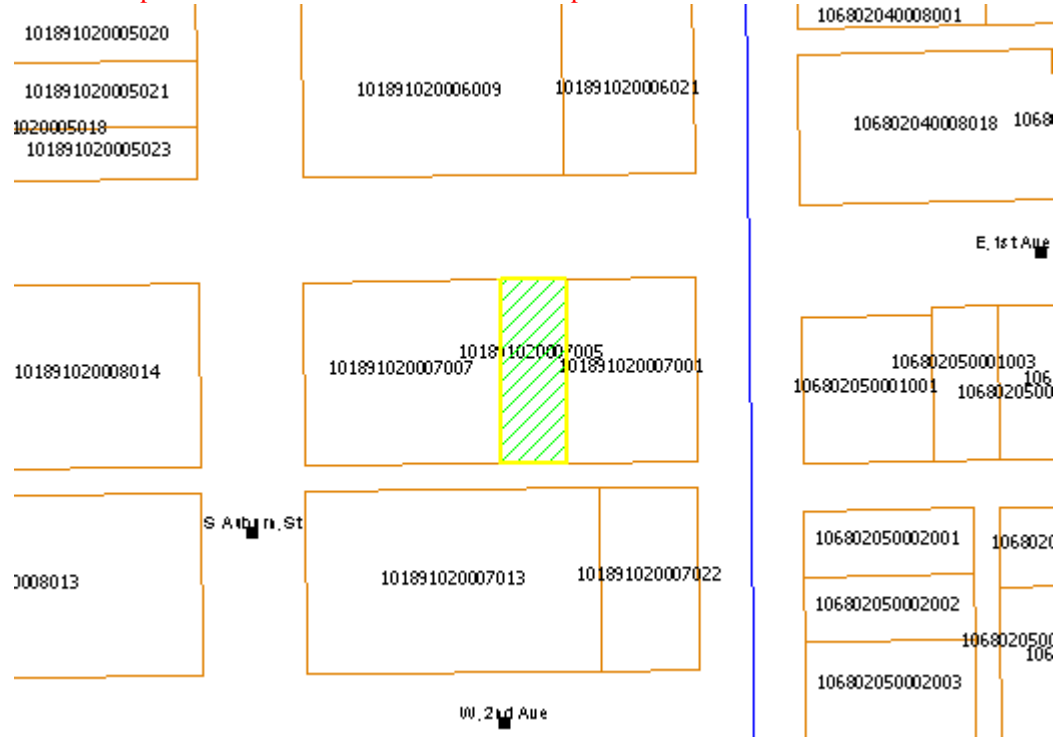

Benton County, Washington

generated on 10/28/2009 10:27:11 AM PDT

Map

Parcel ID	Address	Index Order	Card(s)
101891020007005	11 W 1ST AVE, KENNEWICK, WA, 99336,	Parcel ID	1

Layers 1:1,702

Layers

- Parcels
- Water
- Sections
- Roads
- RoadRowtxt
- Drainage
- Dike
- Canal

[New Map Search](#)

• Note - A parcel will be outlined if found in the map

User ID : bentonpropertymax

Data updated on 10/21/2009