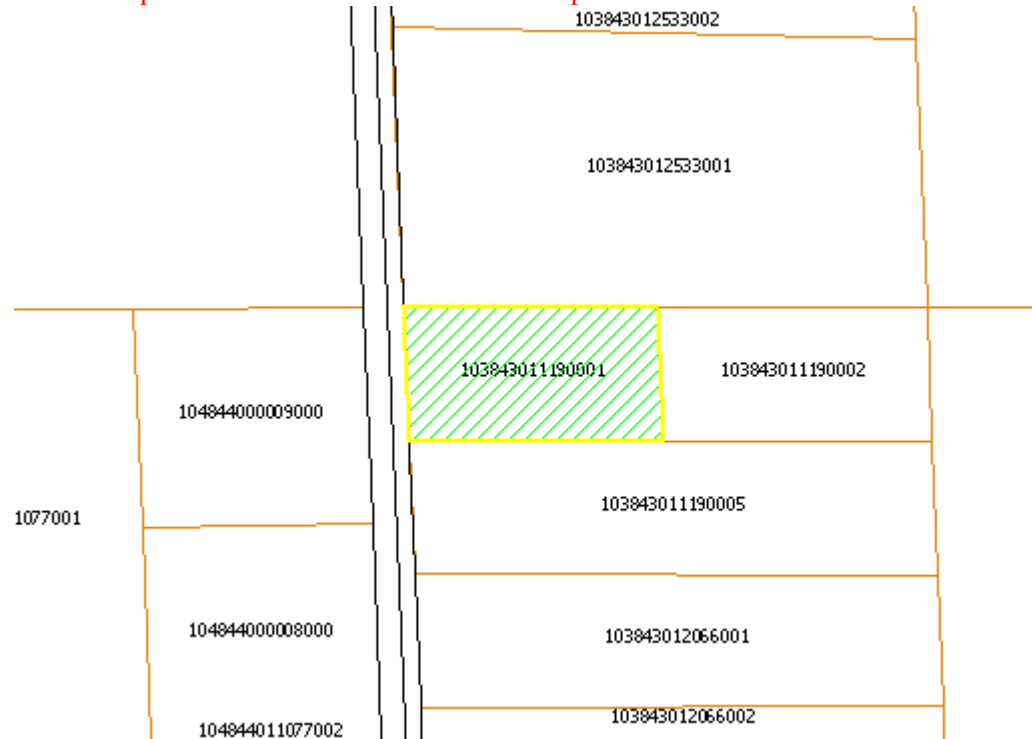

## Map

Parcel ID	Address	Index Order	Card(s)
103843011190001	8309 S MISSIMER RD,PROSSER,WA,99350	Parcel ID	1

Layers 1:2,700

### Layers

- Parcels
- Water
- Sections
- Roads
- RoadRowtxt
- Drainage
- Dike
- Ditch
- Canal

[New Map Search](#)

• Note - A parcel will be outlined if found in the map

User ID : bentonpropertymax

Data updated on 10/21/2009