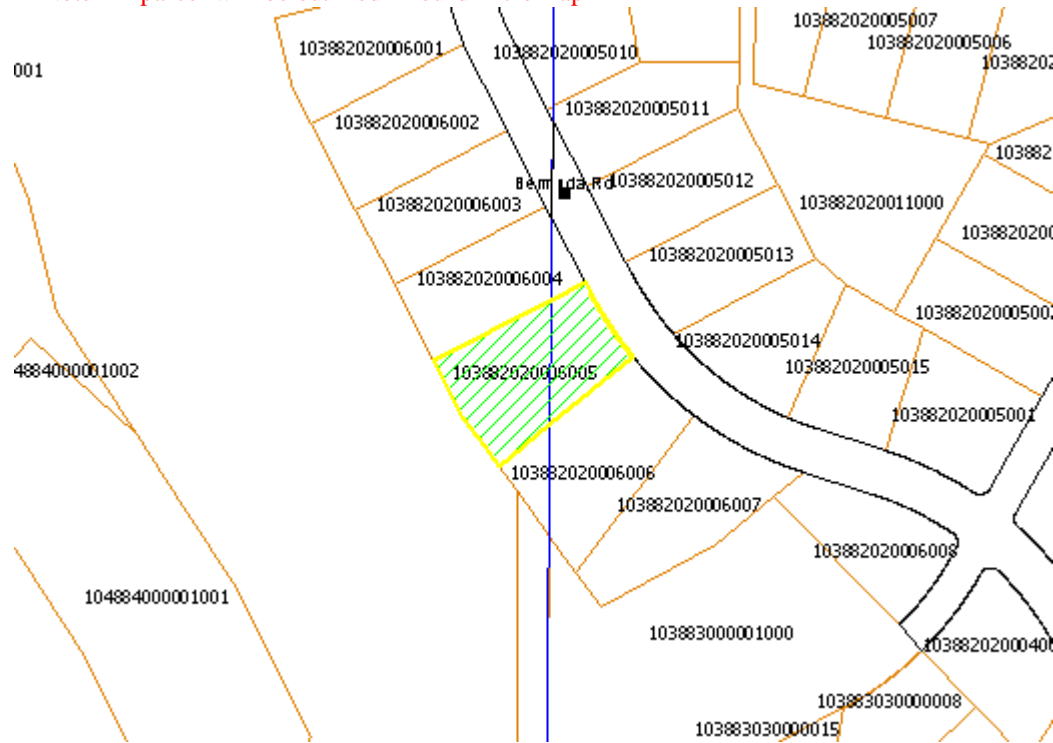

Benton County, Washington

generated on 10/28/2009 10:36:39 AM PDT

Map

Parcel ID	Address	Index Order	Card(s)
103882020006005	TO BE ASSIGNED,KENNEWICK,WA,	Parcel ID	1

Layers 1:3,921

Layers

- Parcels
- Water
- Sections
- Roads
- RoadRowtxt
- Drainage
- Dike
- Ditch
- Canal

[New Map Search](#)

• Note - A parcel will be outlined if found in the map

User ID : bentonpropertymax

Data updated on 10/21/2009