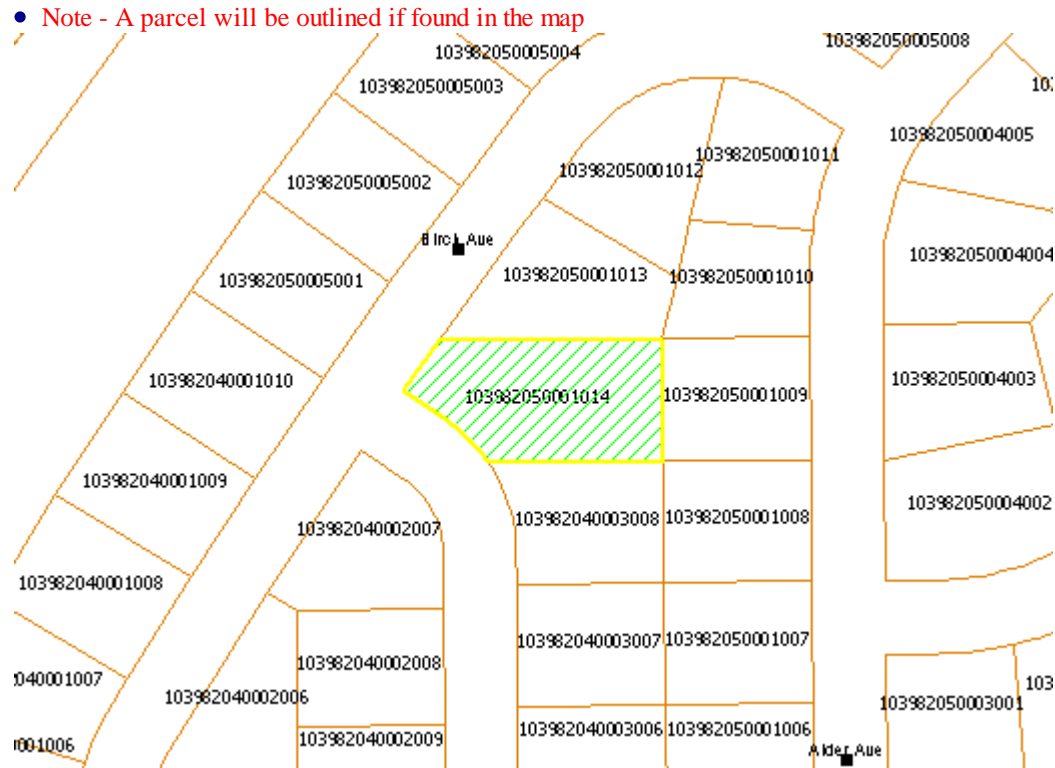

Benton County, Washington

generated on 10/28/2009 10:37:23 AM PDT

Map

Parcel ID	Address	Index Order	Card(s)
103982050001014	1652 BUTTERNUT,RICHLAND,WA,USA	Parcel ID	1

Layers 1:1,824

Layers

- Parcels
- Water
- Sections
- Roads
- RoadRowtxt
- Drainage
- Dike
- Ditch
- Canal

[New Map Search](#)

User ID : bentonpropertymax

Data updated on 10/21/2009