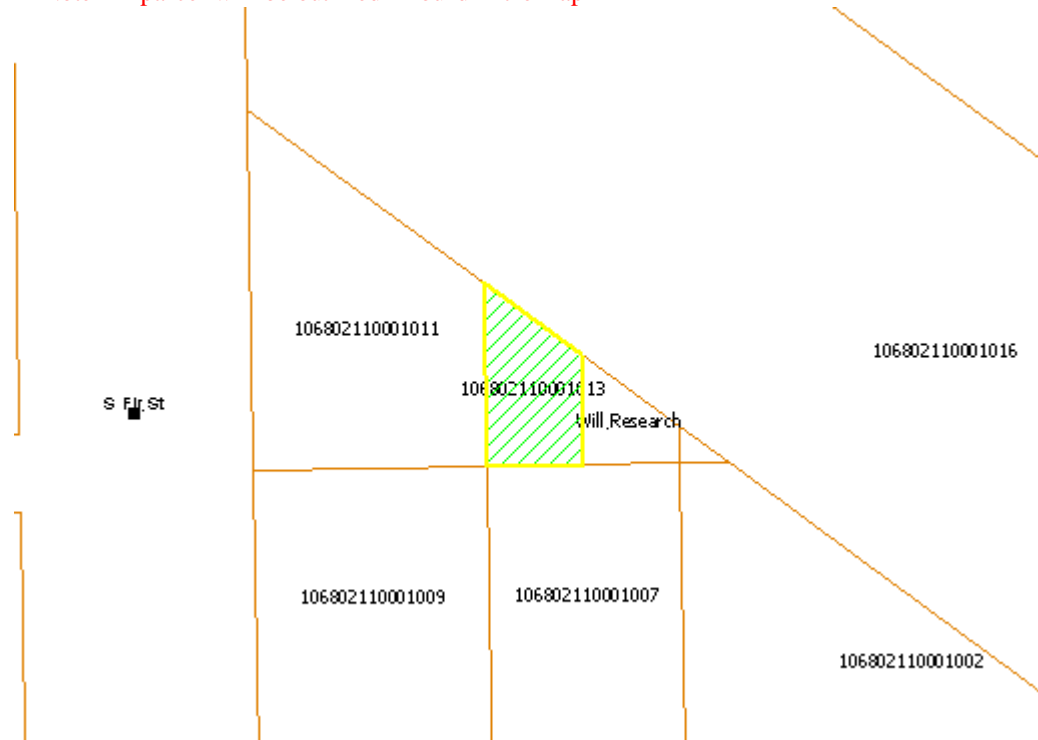

## Map

Parcel ID	Address	Index Order	Card(s)
106802110001013	UNDETERMINED, WA, USA	Parcel ID	1

Layers 1:570

### Layers

- Parcels
- Water
- Sections
- Roads
- RoadRowtxt
- Drainage
- Dike
- Ditch
- Canal

[New Map Search](#)

• Note - A parcel will be outlined if found in the map

User ID : bentonpropertymax

Data updated on 10/21/2009