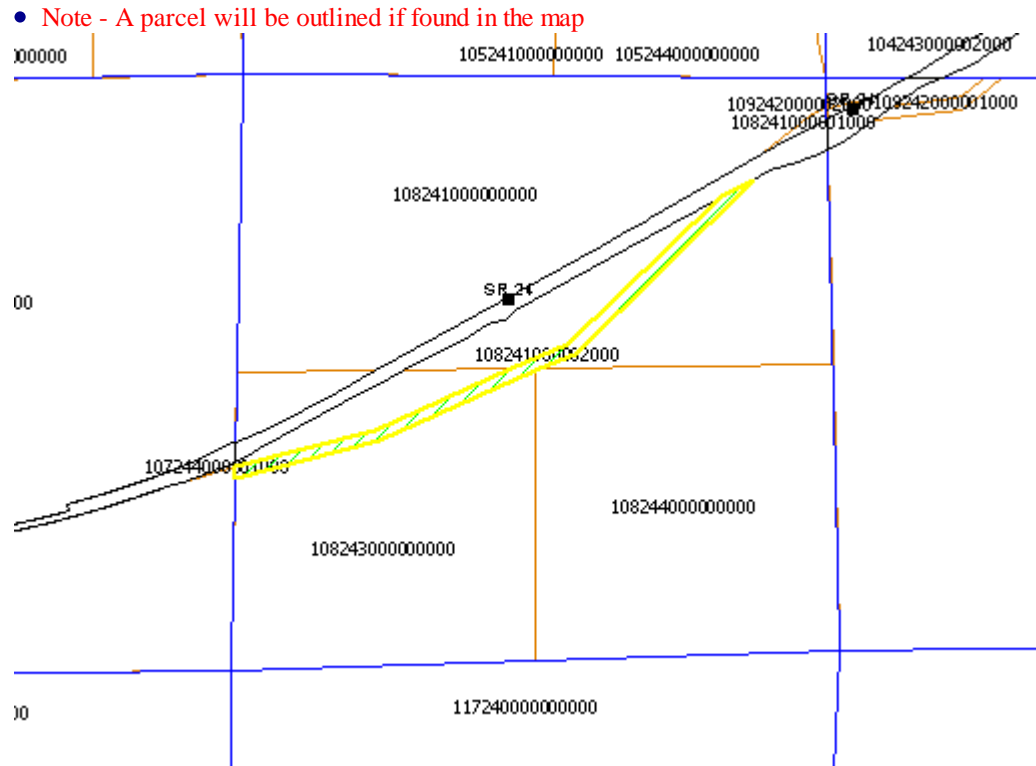

## Map

Parcel ID	Address	Index Order	Card(s)
108241000002000	UNDETERMINED, WA, USA	Parcel ID	1

Layers 1:19,954

### Layers

- Parcels
- Water
- Sections
- Roads
- RoadRowtxt
- Drainage
- Dike
- Ditch
- Canal

[New Map Search](#)

User ID : bentonpropertymax

Data updated on 10/21/2009