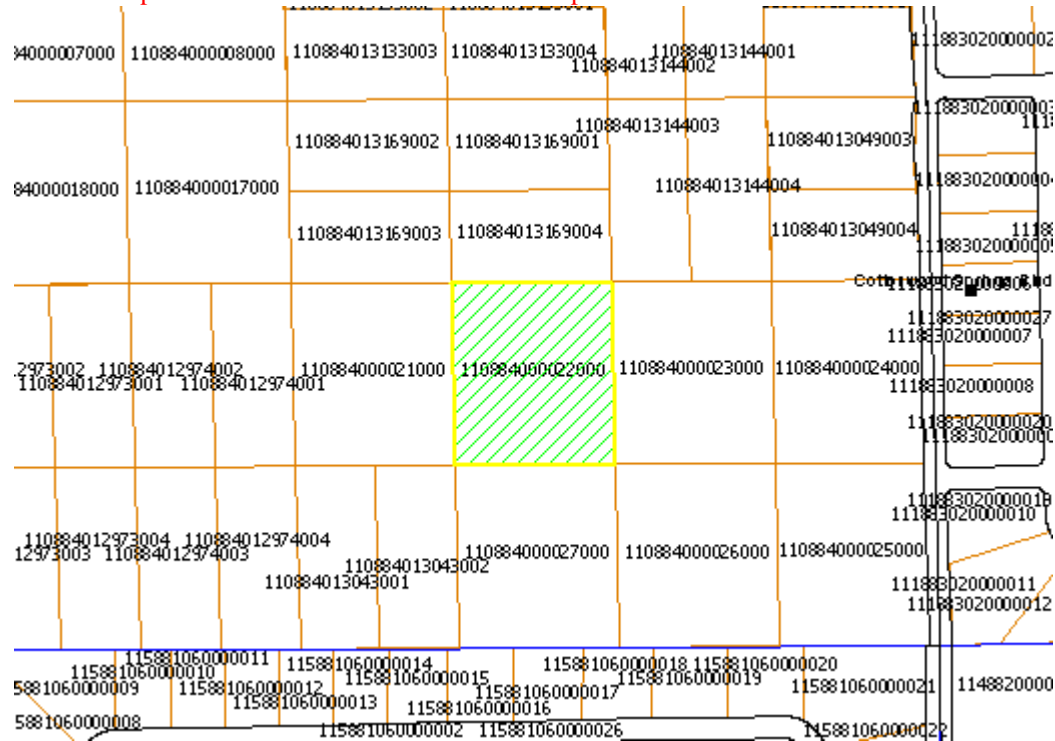

Benton County, Washington

generated on 10/28/2009 10:44:17 AM PDT

Map

Parcel ID	Address	Index Order	Card(s)
110884000022000	UNDETERMINED, WA, USA	Parcel ID	1

Layers 1:6,131

Layers

- Parcels
- Water
- Sections
- Roads
- RoadRowtxt
- Drainage
- Dike
- Ditch
- Canal

[New Map Search](#)

• Note - A parcel will be outlined if found in the map

User ID : bentonpropertymax

Data updated on 10/21/2009