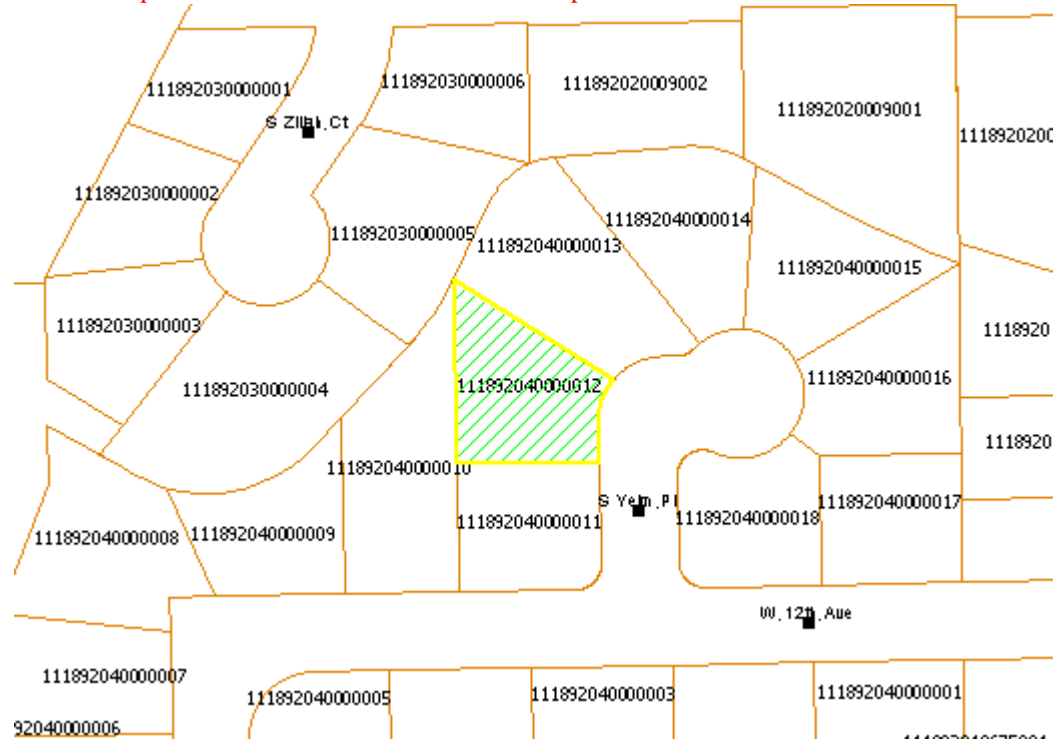

Benton County, Washington

generated on 10/28/2009 10:45:27 AM PDT

Map

Parcel ID	Address	Index Order	Card(s)
111892040000012	1115 S YELM,KENNEWICK,WA,USA	Parcel ID	1

Layers 1:1,731

Layers

- Parcels
- Water
- Sections
- Roads
- RoadRowtxt
- Drainage
- Dike
- Ditch
- Canal

[New Map Search](#)

• Note - A parcel will be outlined if found in the map

User ID : bentonpropertymax

Data updated on 10/21/2009