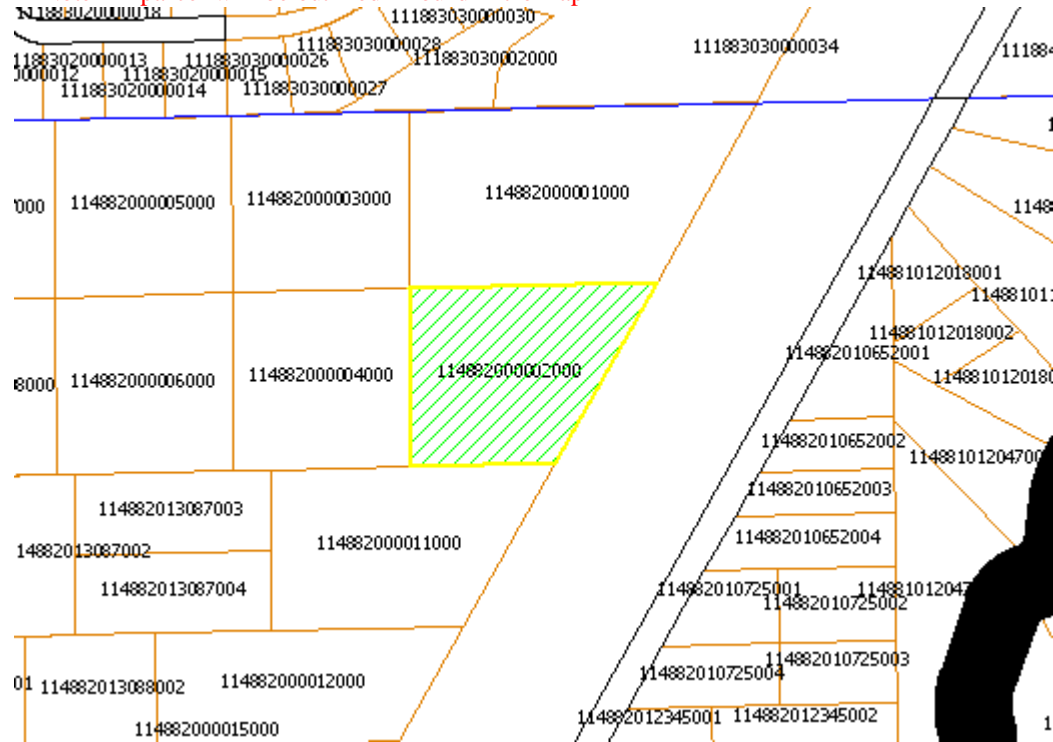

Benton County, Washington

generated on 10/28/2009 10:47:01 AM PDT

Map

Parcel ID	Address	Index Order	Card(s)
114882000002000	UNDETERMINED, WA, USA	Parcel ID	1

Layers 1:5,860

Layers

- Parcels
- Water
- Sections
- Roads
- RoadRowtxt
- Drainage
- Dike
- Ditch
- Canal

[New Map Search](#)

• Note - A parcel will be outlined if found in the map

User ID : bentonpropertymax

Data updated on 10/21/2009