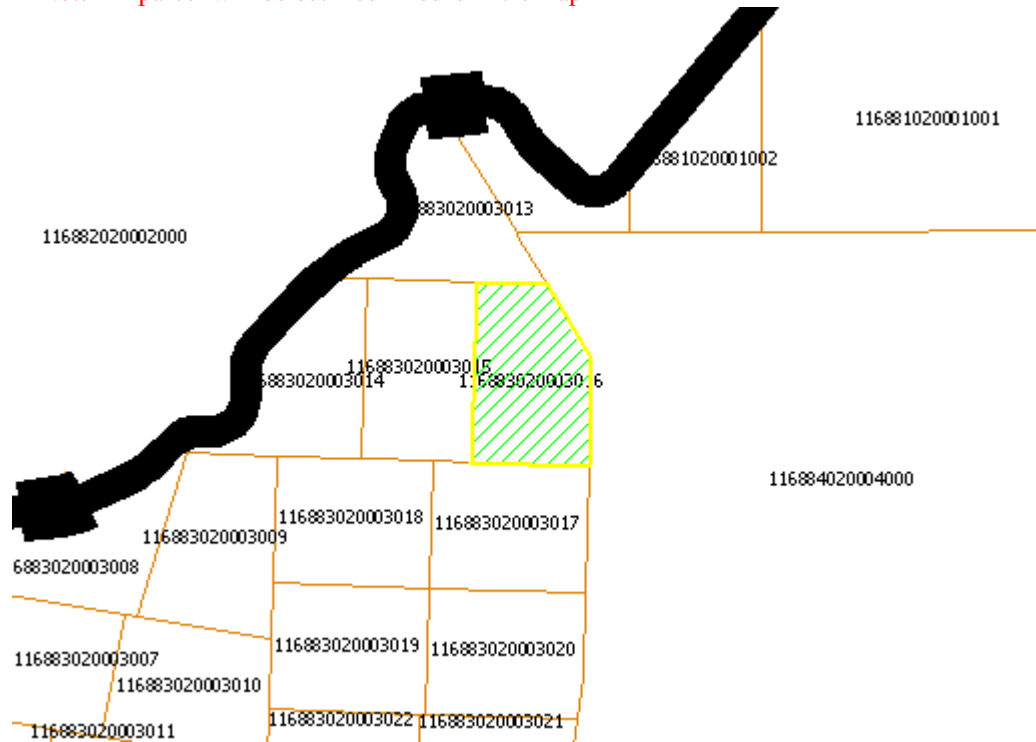

# Benton County, Washington

generated on 10/28/2009 10:50:03 AM PDT

## Map

Parcel ID	Address	Index Order	Card(s)
116883020003016	22424 S 823 PR SE, KENNEWICK, WA, 99338	Parcel ID	1

Layers 1:7,424

### Layers

- Parcels
- Water
- Sections
- Roads
- RoadRowtxt
- Drainage
- Dike
- Ditch
- Canal

[New Map Search](#)

• Note - A parcel will be outlined if found in the map

User ID : bentonpropertymax

Data updated on 10/21/2009