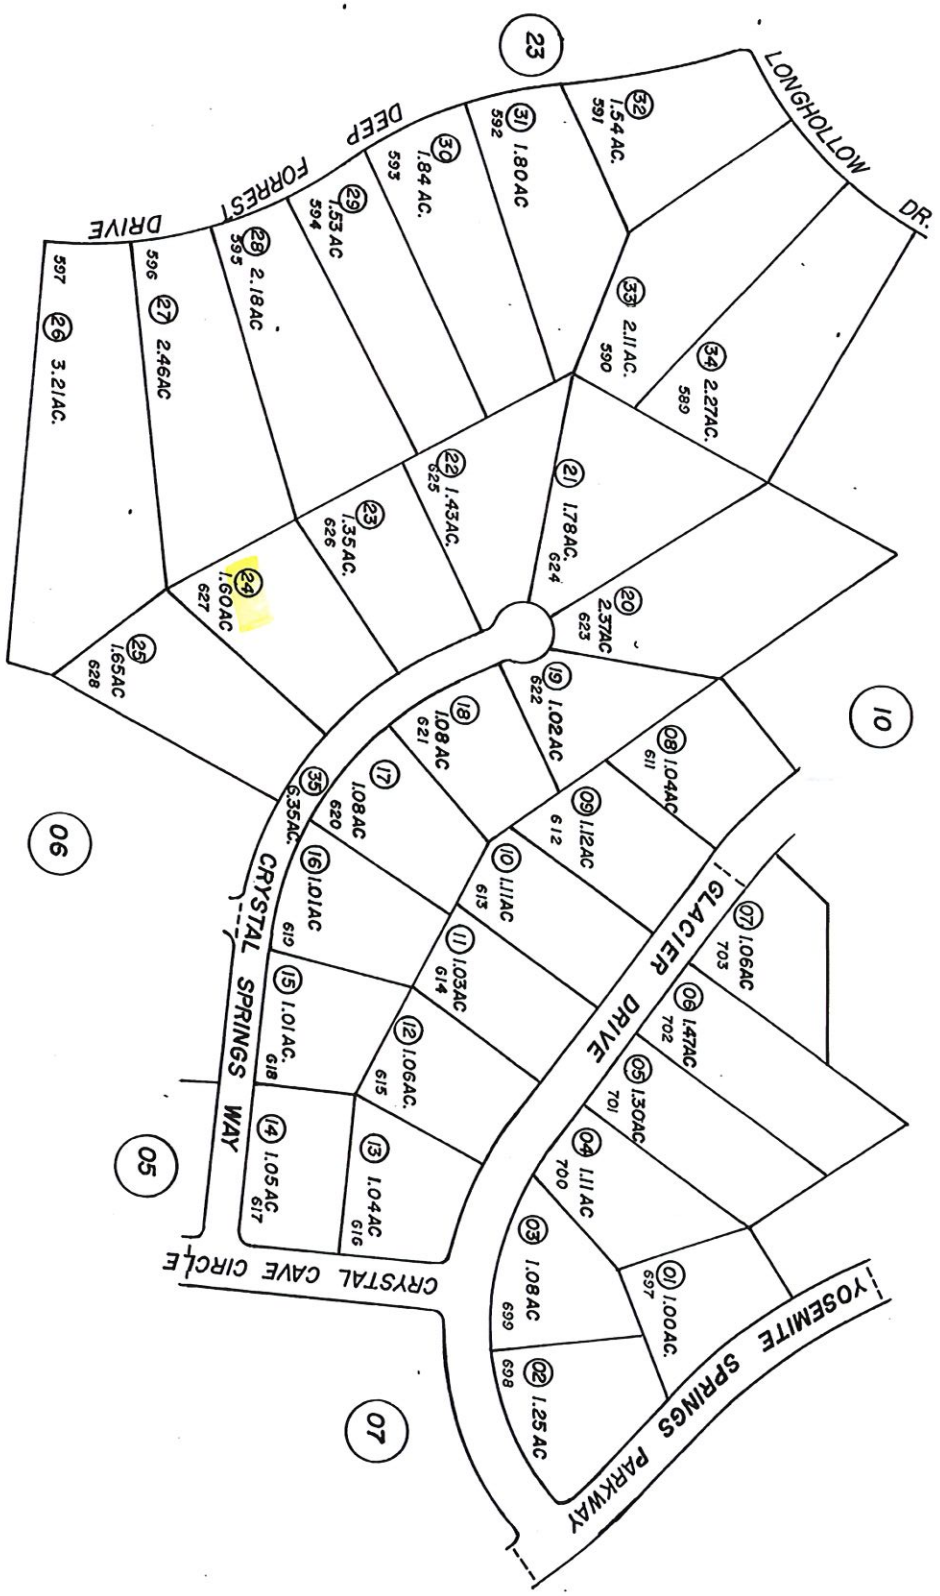

# YOSEMITE LAKES PARK

Vol. 15 pages 57 to 70 (Sheet 8 of 34)

TAX AREA CODE  
No. 62-006

**93-08**

96138 H.L.K.

ASSESSOR'S MAP No. 93-08  
COUNTY of MADERA, CA.

9-70

SCALE 1" = 100'